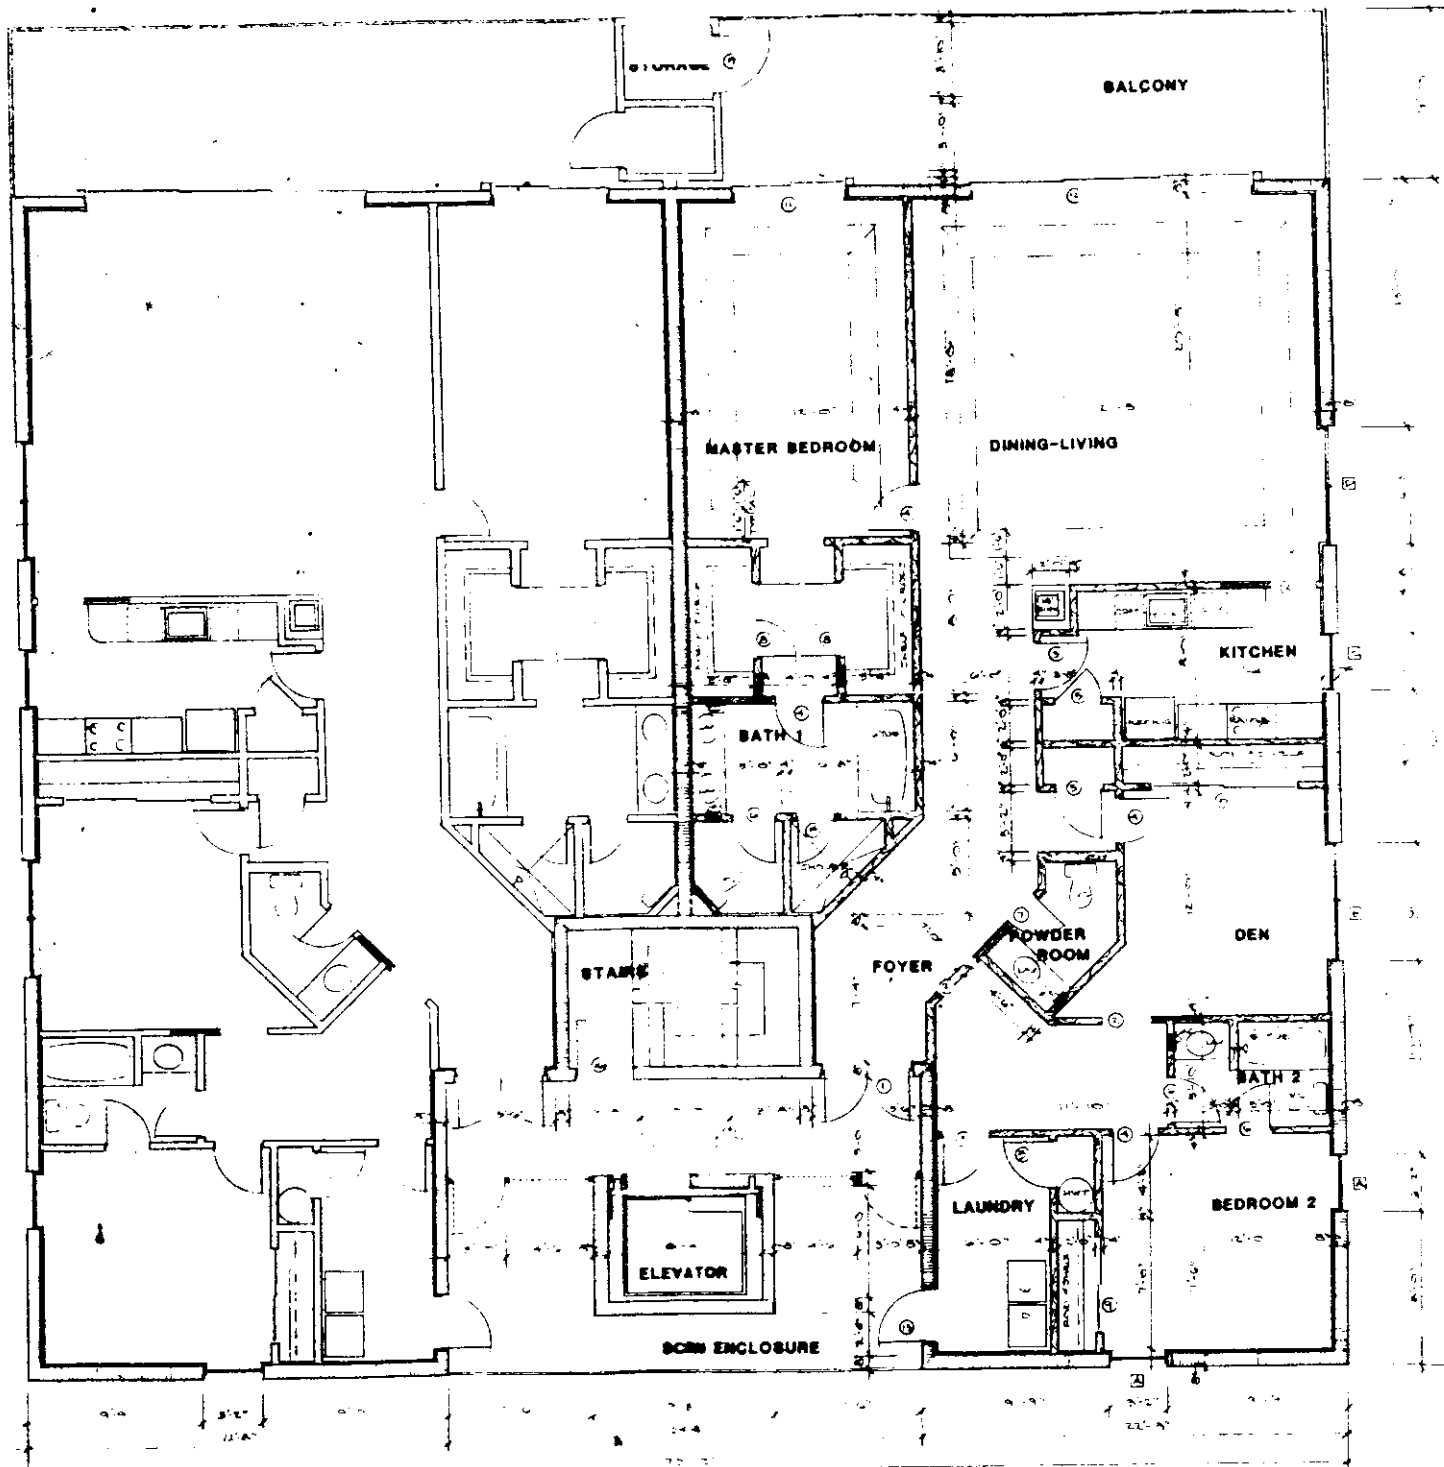

8' X 30' SCREENED

STORAGE

12 X 18' 8"

20' X 20' 8"

8' X 15' 8"

12 X 11

12 X 11

STAIRS

ELEVATOR

BORN ENCLOSURE

FIRST & SECOND FLOOR PLAN

ERB TIDE