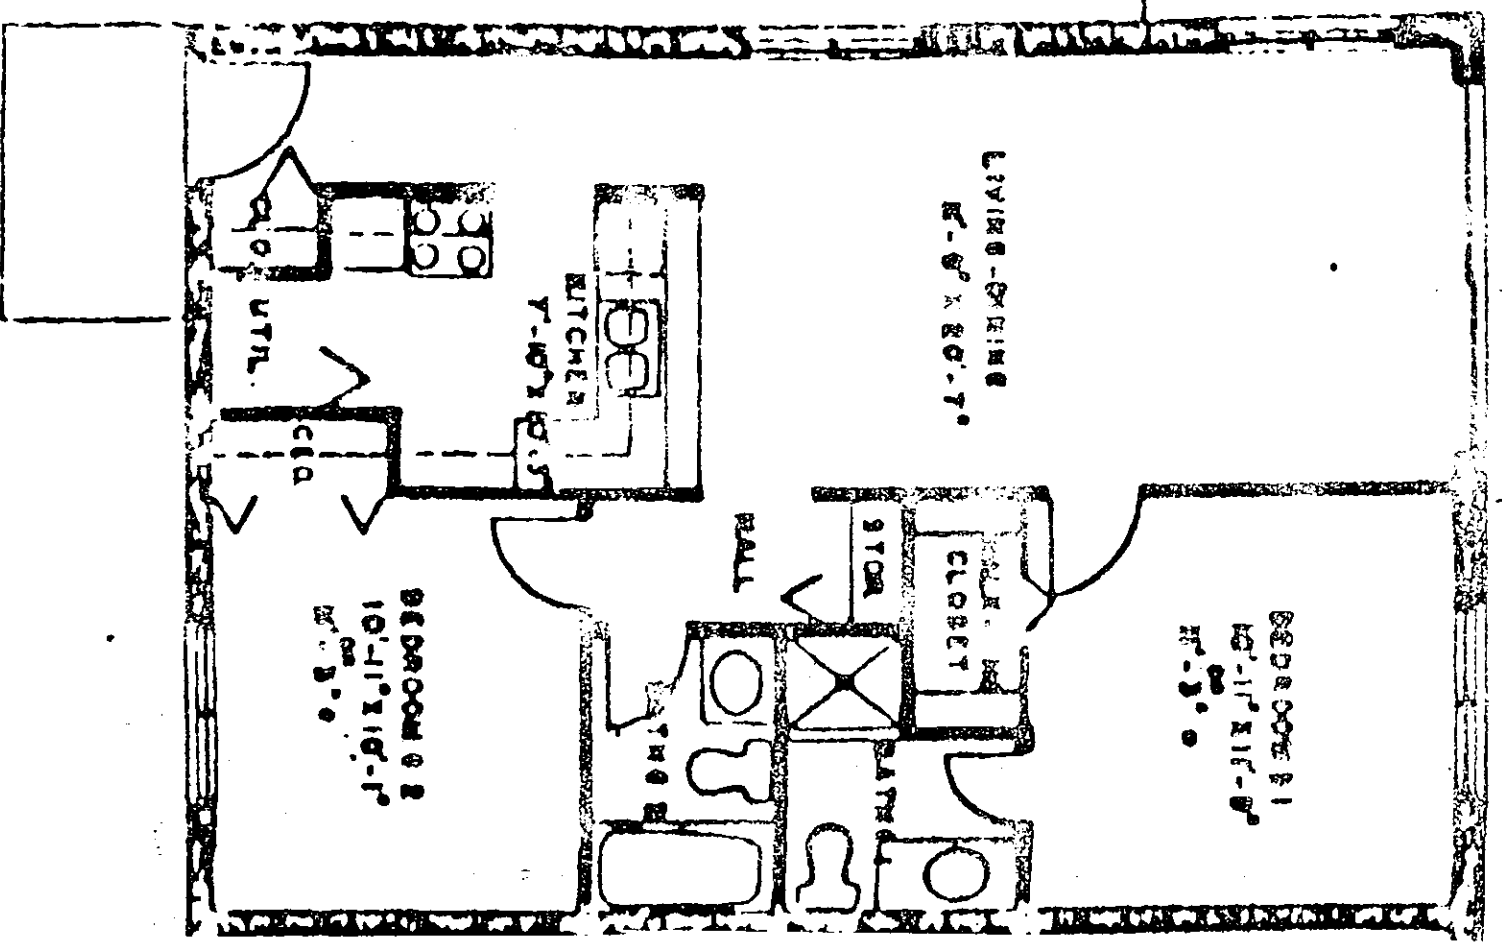

Marco Manor

- 1062 Hartley

45,000
 500 sq ft
 6/05/04/0

Sq. Ft.	Bed	Bath	No.
500	0	1	1
500	1	1	1
650	2	1	1

Rental Res: 2-week min
 Pets: No
 Built: 1969 St: 2 Un: 20

AMENITIES:
 Heated pool
 Common laundry facilities
 Assigned parking
 Elevators
 A/C (wall units)