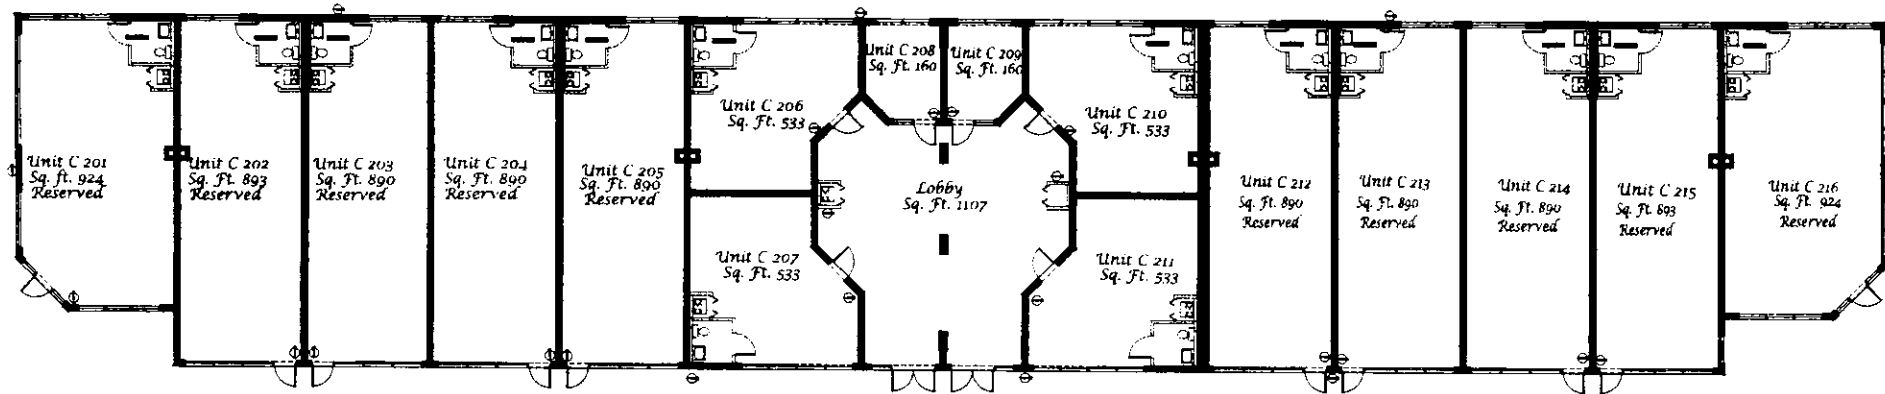

Professional Office Suites

All Dimensions are approximate and are subject to change without notice. All features, amenities, prices and availability are subject to change without notice. Information deemed to be reliable but can not be guaranteed. Oral representations cannot be relied upon as correctly stating representations of the developer. For correct representations make reference to brochure and to the documents required by section 718.503, Florida Statutes to be furnished by a developer to a buyer or lessee.