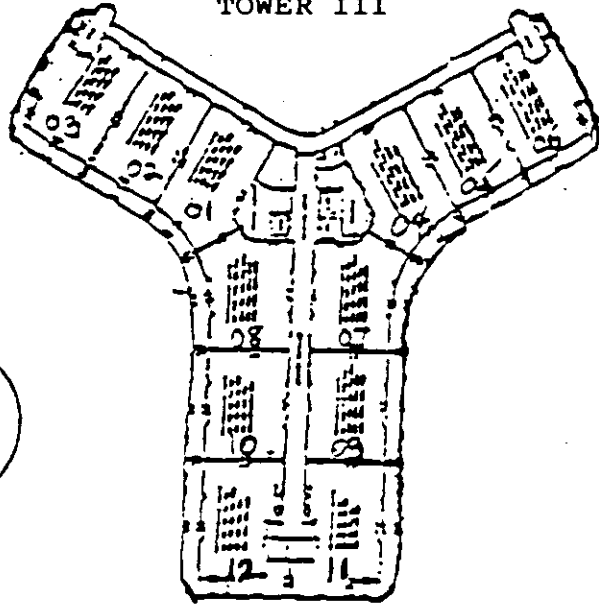

SOUTH SEAS

CONDOMINIUM OF MARCO ISLAND

OVERALL SITE PLAN

0 80 160 300 600
40 120 200 400
SCALE IN FEET

SOUTH SEAS TOWERS

NORTHWEST
TOWER IV

NORTHWEST
TOWER III

WEST
TOWER II

WEST
TOWER I

NORTH B E A C H SOUTH

CONDOMINIUM OF MARCO ISLAND - TOWER II

TYPICAL FLOORS 2 - 19 - TOWER II

APARTMENTS AS SHOWN - 211, 311, 411, 511
611, 711, 811, 911, 1011, 1111, 1211
1411, 1511, 1611, 1711, 1811, 1911, 2011

APARTMENTS IN REVERSE - 212, 312, 412
512, 612, 712, 812, 912, 1012, 1112
1212, 1412, 1512, 1612, 1712, 1812
1912, 2012

APARTMENTS AS SHOWN - 209, 309, 409, 509, 609, 709, 809, 909, 1009
1109, 1209, 1409, 1509, 1609, 1709, 1809, 1909, 2009