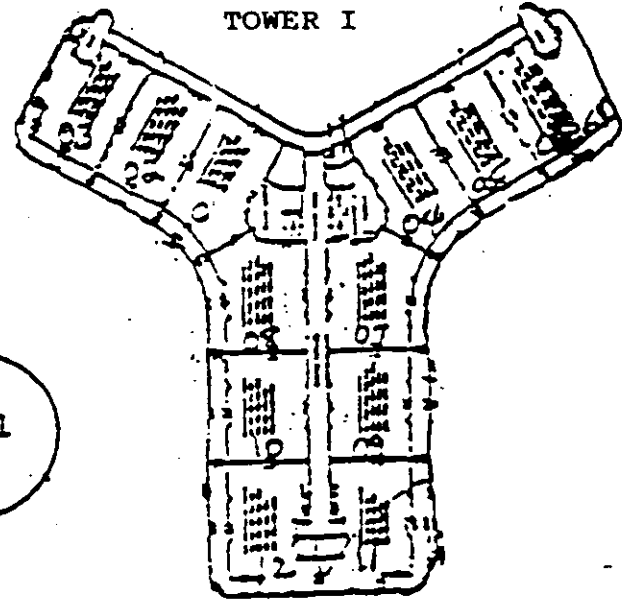

SOUTH SEAS

CONDOMINIUM OF MARCO ISLAND

OVERALL SITE PLAN

0 80 160 300 600
40 120 200 400
SCALE IN FEET

SOUTH SEAS TOWERS

NORTHWEST
TOWER IV

NORTHWEST
TOWER III

WEST
TOWER II

WEST
TOWER I

NORTH B E A C H SOUTH

CONDOMINIUM OF MARCO ISLAND - TOWER II

TYPICAL FLOORS 2 - 19 - TOWER II

APARTMENTS AS SHOWN - 211, 311, 411, 511
611, 711, 811, 911, 1011, 1111, 1211
1411, 1511, 1611, 1711, 1811, 1911, 2011

APARTMENTS IN REVERSE - 212, 312, 412
512, 612, 712, 812, 912, 1012, 1112
1212, 1412, 1512, 1612, 1712, 1812
1912, 2012

APARTMENTS AS SHOWN - 209, 309, 409, 509, 609, 709, 809, 909, 1009
1109, 1209, 1409, 1509, 1609, 1709, 1809, 1909, 2009