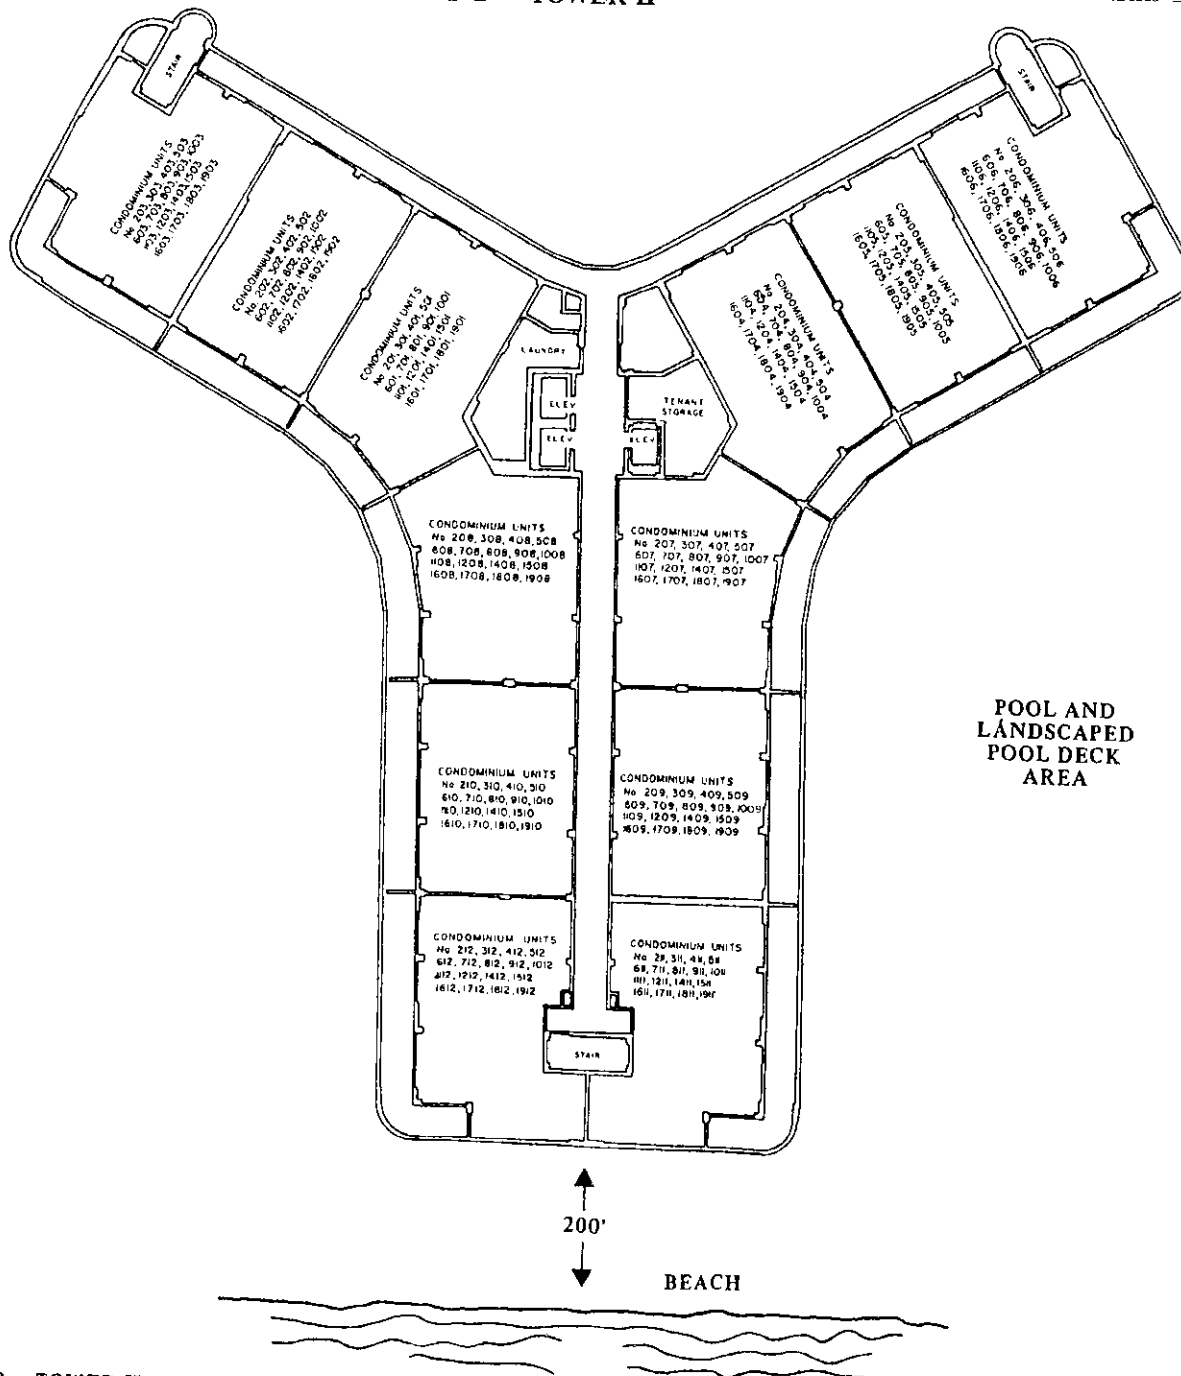

SOUTH SEAS

CONDOMINIUM OF MARCO ISLAND

OVERALL SITE PLAN

0 80 160 300 600
40 120 200 400
SCALE IN FEET

SOUTH SEAS TOWERS

NORTHWEST
TOWER IV

NORTHWEST
TOWER III

WEST
TOWER II

WEST
TOWER I

NORTH B E A C H SOUTH

CONDOMINIUM OF MARCO ISLAND - TOWER II

TYPICAL FLOORS 2 - 19 - TOWER II

APARTMENTS AS SHOWN - 211, 311, 411, 511
611, 711, 811, 911, 1011, 1111, 1211
1411, 1511, 1611, 1711, 1811, 1911, 2011