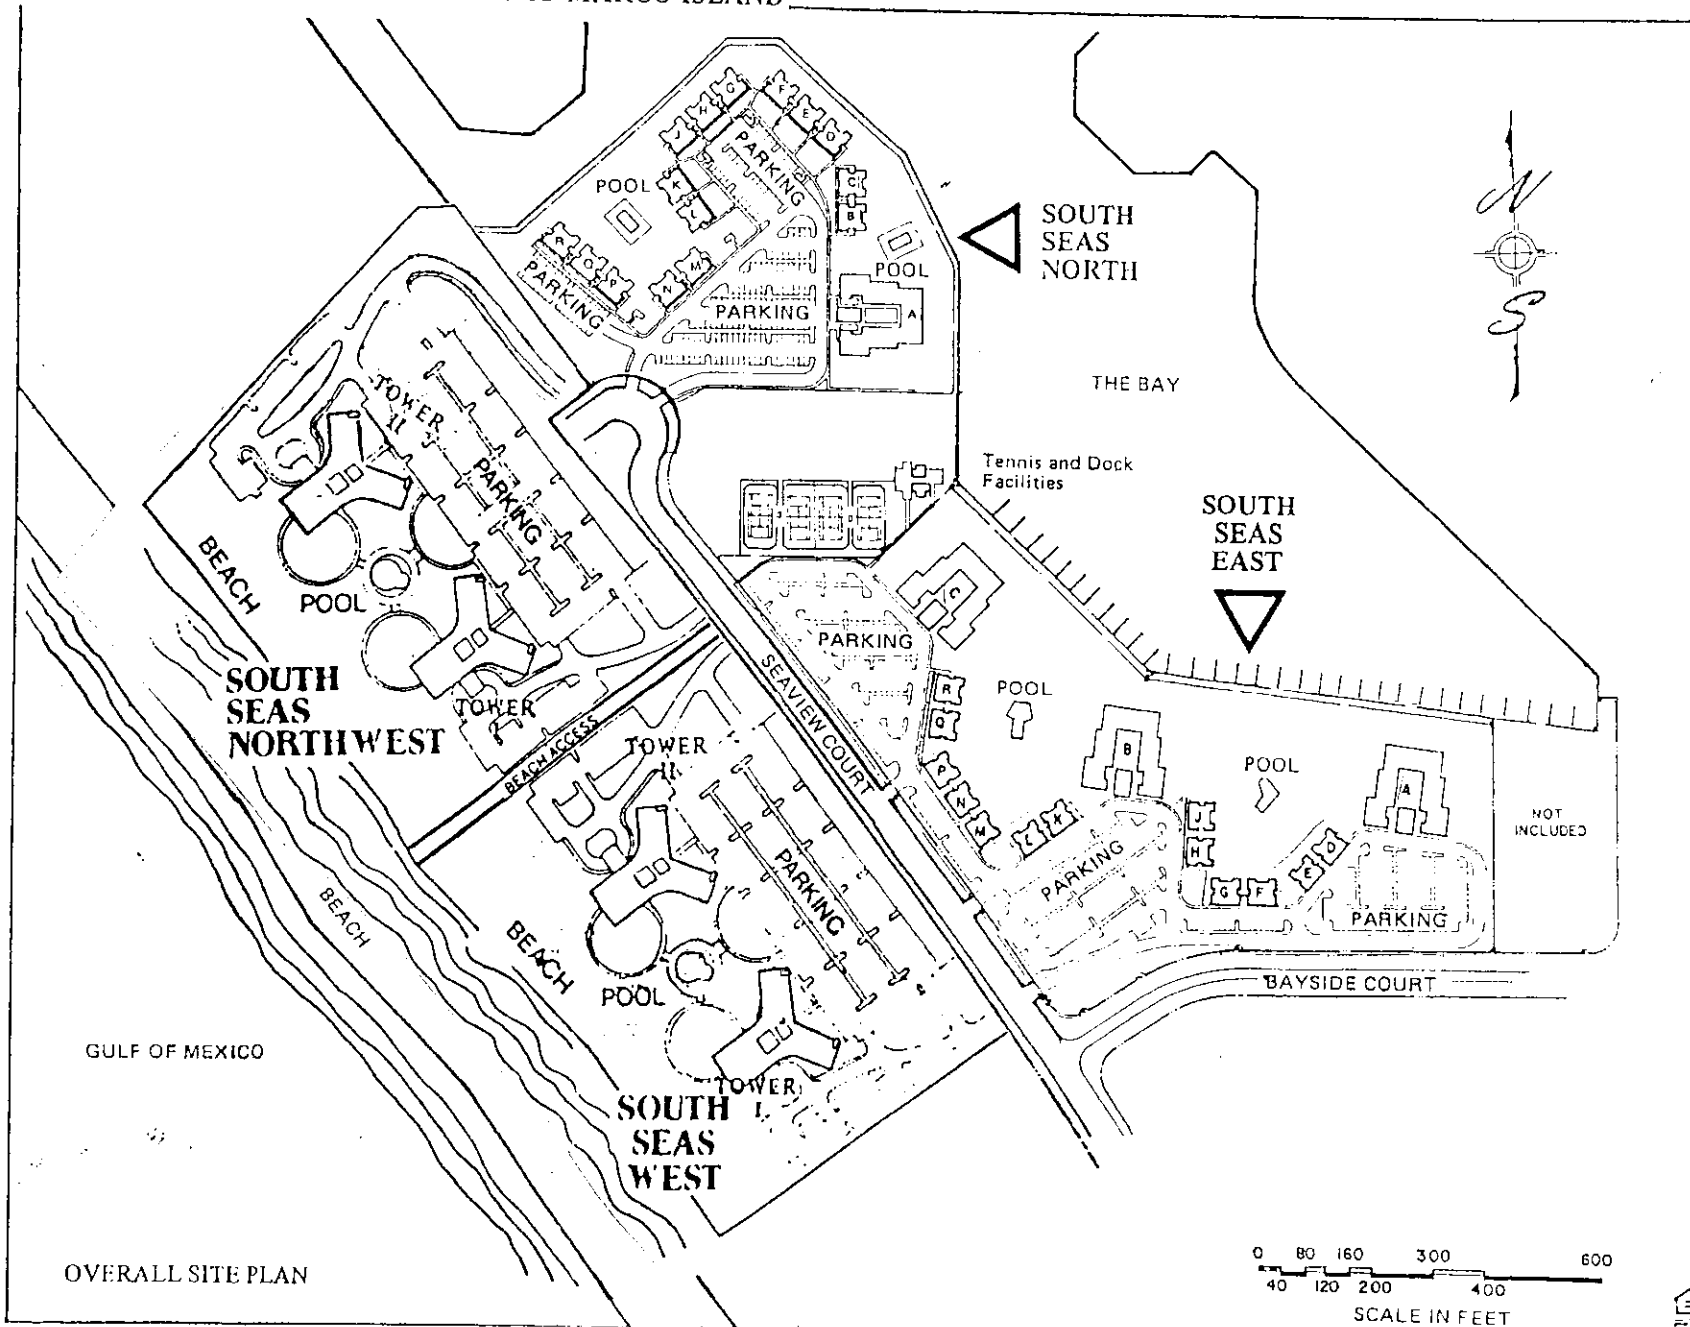

SOUTH SEAS

CONDOMINIUM OF MARCO ISLAND

OVERALL SITE PLAN

0 80 160 300 600
40 120 200 400
SCALE IN FEET

SOUTH SEAS TOWERS

NORTHWEST
TOWER IV

NORTHWEST
TOWER III

WEST
TOWER II