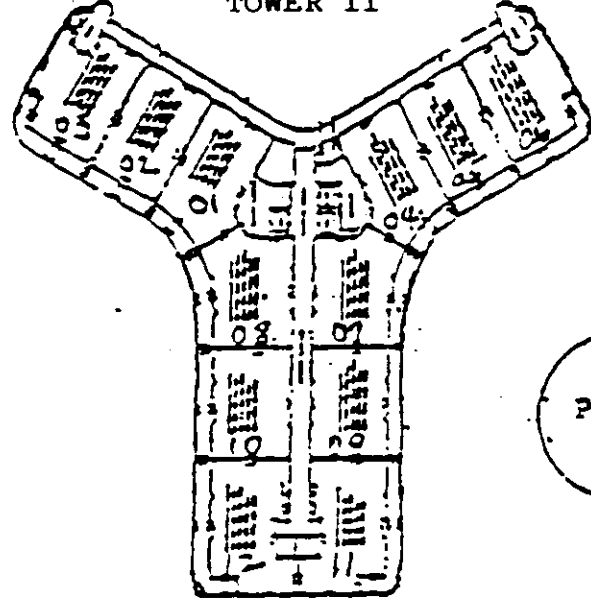

SOUTH SEAS

CONDOMINIUM OF MARCO ISLAND

OVERALL SITE PLAN

0 80 160 300 600
40 120 200 400
SCALE IN FEET

SOUTH SEAS TOWERS

NORTHWEST
TOWER IV

NORTHWEST
TOWER III

WEST
TOWER II

WEST
TOWER I

NORTH B E A C H SOUTH

CONDOMINIUM OF MARCO ISLAND - TOWER II

TYPICAL FLOORS 2 - 19 - TOWER II

APARTMENTS AS SHOWN - 211, 311, 411, 511
611, 711, 811, 911, 1011, 1111, 1211
1411, 1511, 1611, 1711, 1811, 1911, 2011