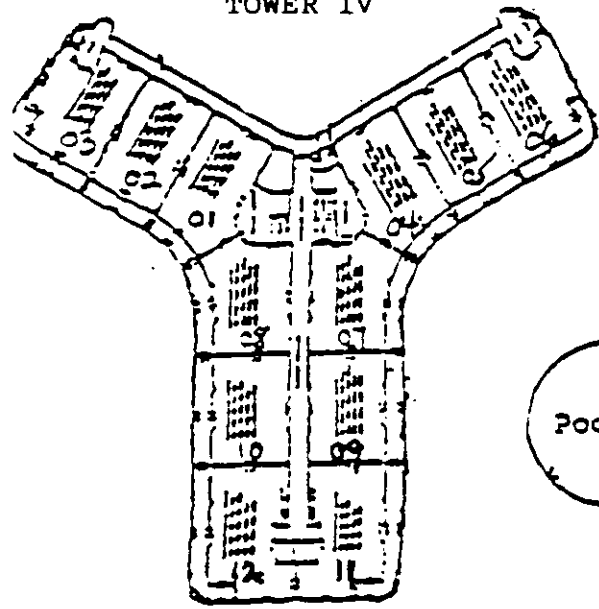

SOUTH SEAS

CONDOMINIUM OF MARCO ISLAND

OVERALL SITE PLAN

0 80 160 300 600
40 120 200 400
SCALE IN FEET

SOUTH SEAS TOWERS

NORTHWEST
TOWER IV

NORTHWEST
TOWER III

WEST
TOWER II

WEST
TOWER I

NORTH B E A C H SOUTH

CONDOMINIUM OF MARCO ISLAND - TOWER II

TYPICAL FLOORS 2 - 19 - TOWER II

APARTMENTS AS SHOWN - 211, 311, 411, 511
611, 711, 811, 911, 1011, 1111, 1211
1411, 1511, 1611, 1711, 1811, 1911, 2011

APARTMENTS IN REVERSE - 212, 312, 412
512, 612, 712, 812, 912, 1012, 1112
1212, 1412, 1512, 1612, 1712, 1812
1912, 2012

APARTMENTS AS SHOWN - 209, 309, 409, 509, 609, 709, 809, 909, 1009
1109, 1209, 1409, 1509, 1609, 1709, 1809, 1909, 2009